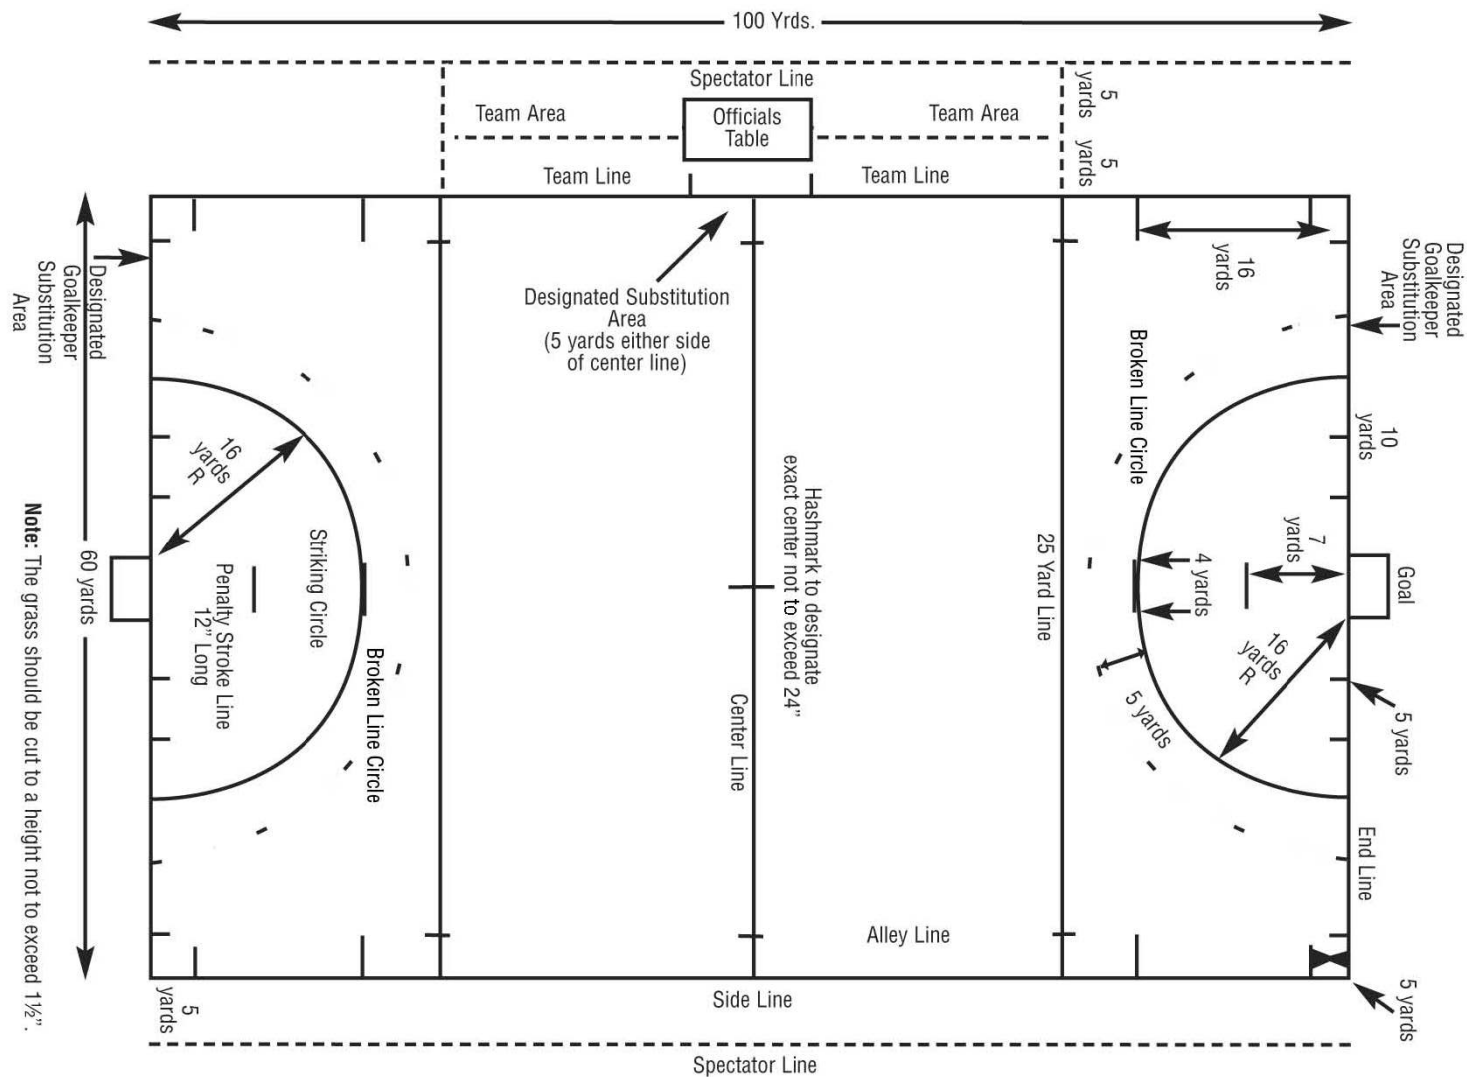

Field Hockey

7701 NW Prairie View Rd., Suite 8 | Kansas City, MO 64151

Phone: 877.334.2730 | Fax: 877.771.8506

AllAmericanPaintCo.com