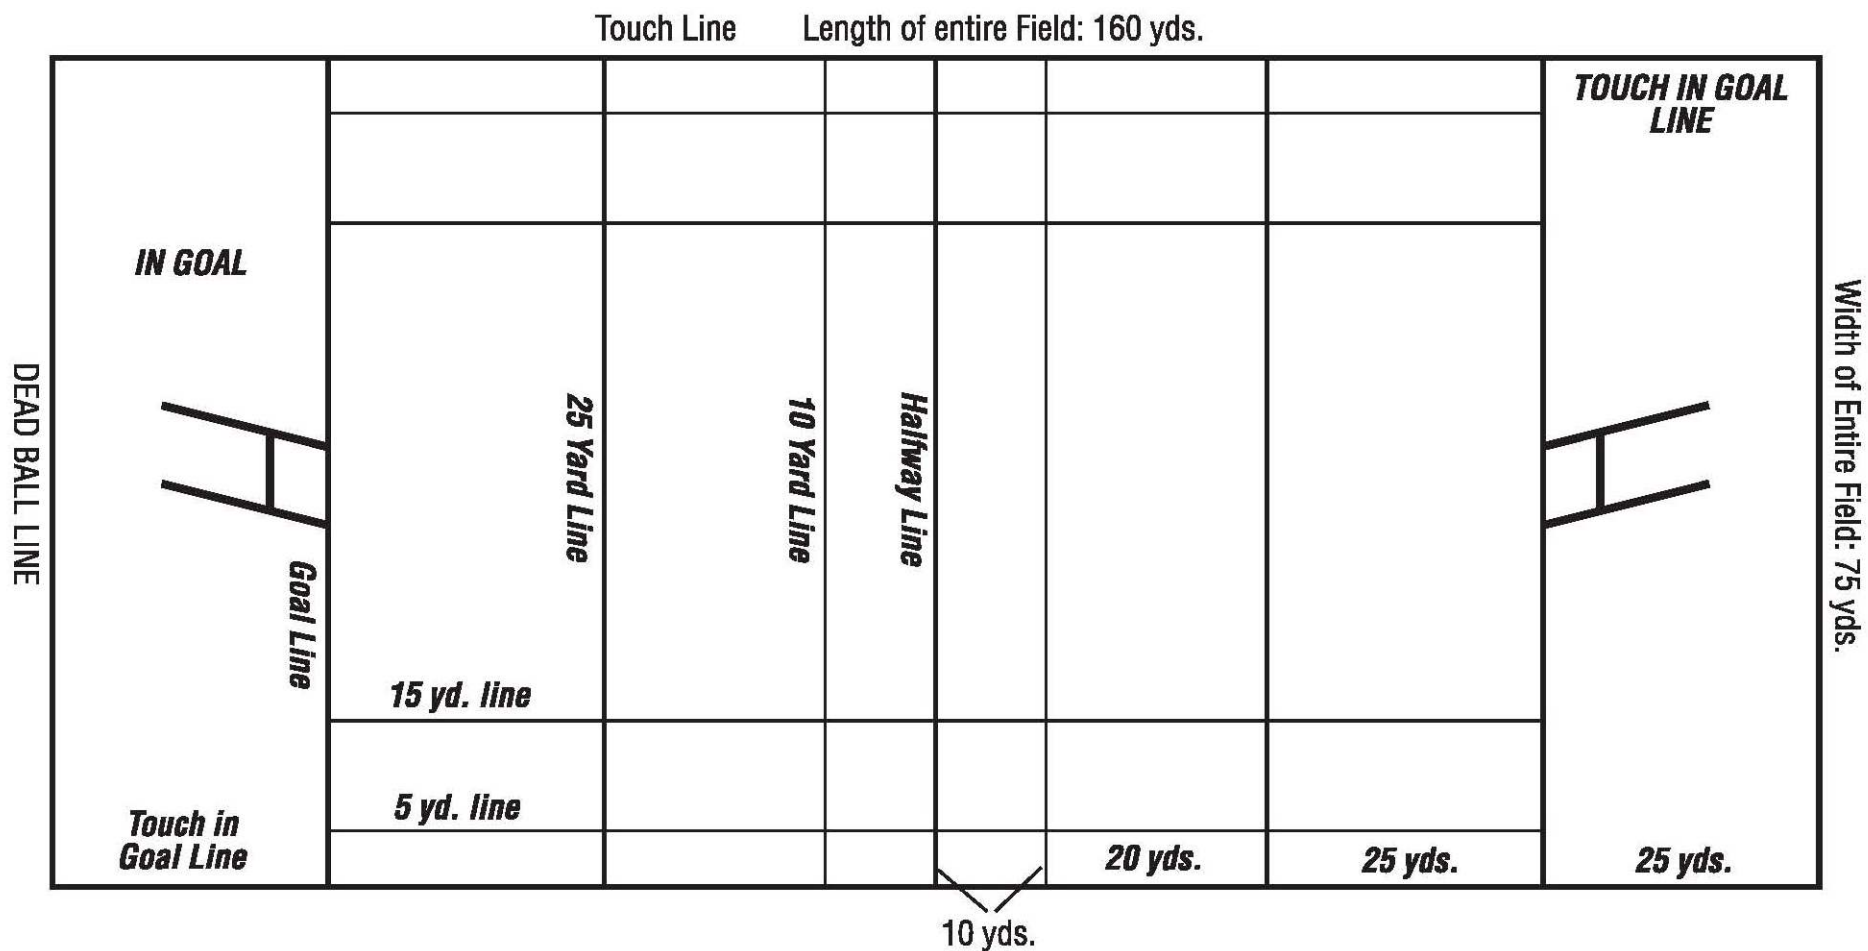

Rugby

7701 NW Prairie View Rd., Suite 8 | Kansas City, MO 64151

Phone: 877.334.2730 | Fax: 877.771.8506

AllAmericanPaintCo.com