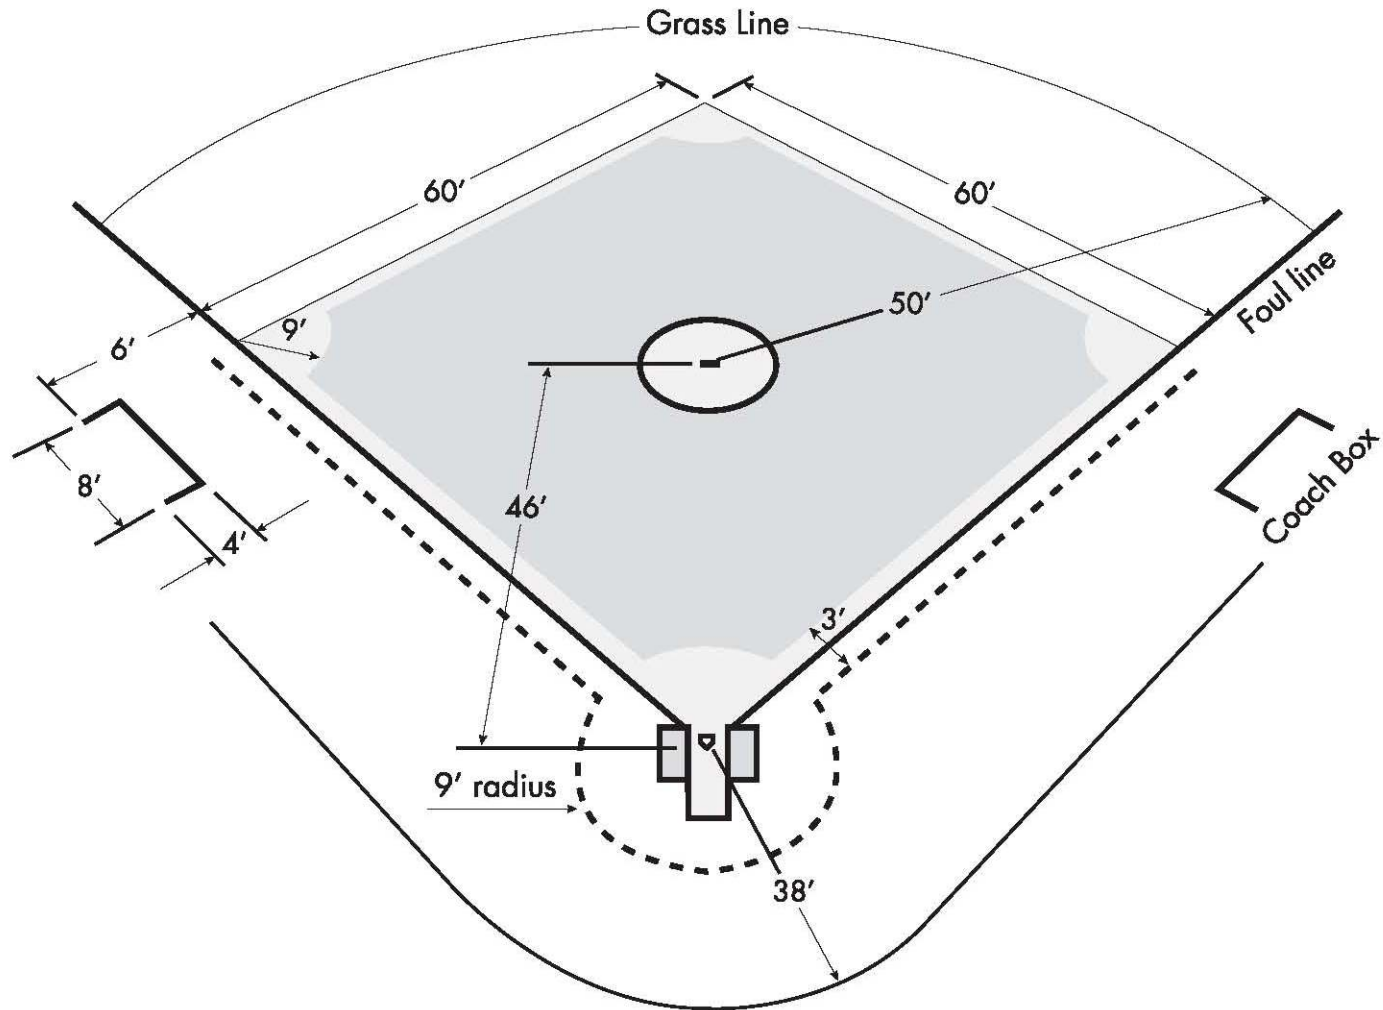

# Little League Baseball

---

7701 NW Prairie View Rd., Suite 8 | Kansas City, MO 64151

Phone: 877.334.2730 | Fax: 877.771.8506

[AllAmericanPaintCo.com](http://AllAmericanPaintCo.com)