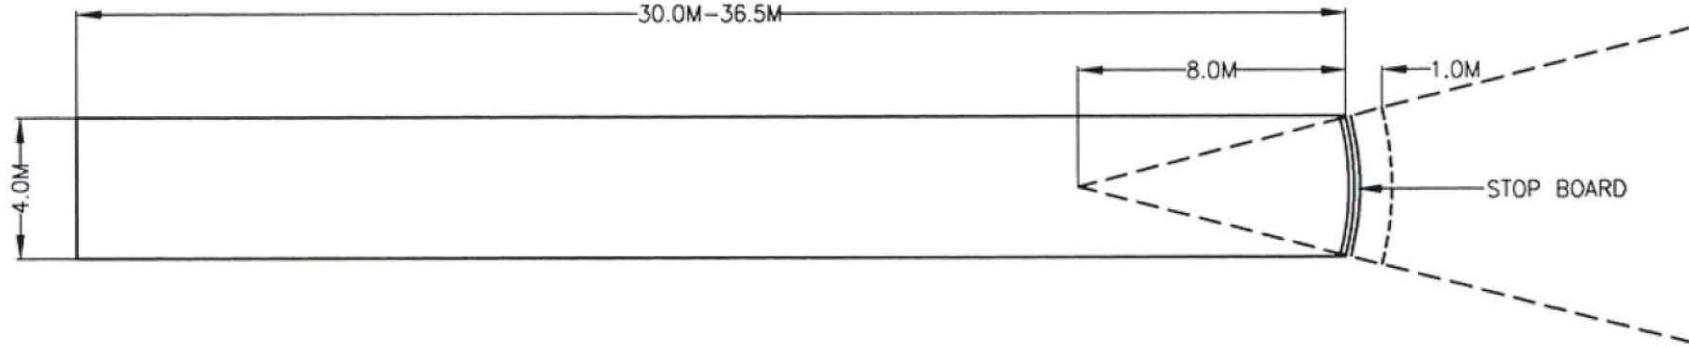

Javelin Runway

7701 NW Prairie View Rd., Suite 8 | Kansas City, MO 64151

Phone: 877.334.2730 | Fax: 877.771.8506

AllAmericanPaintCo.com